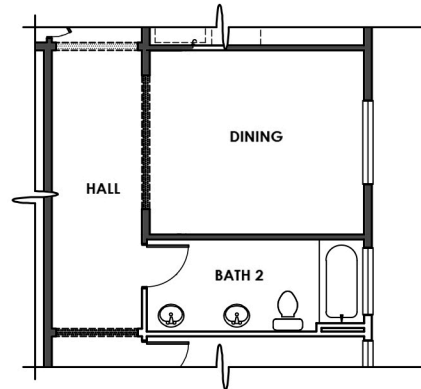

# Edmund

1800 SF | 3 Bedroom | 2 Bath

Standard Floor Plan

Dining Room Option

Study Option

Owners Bath Option