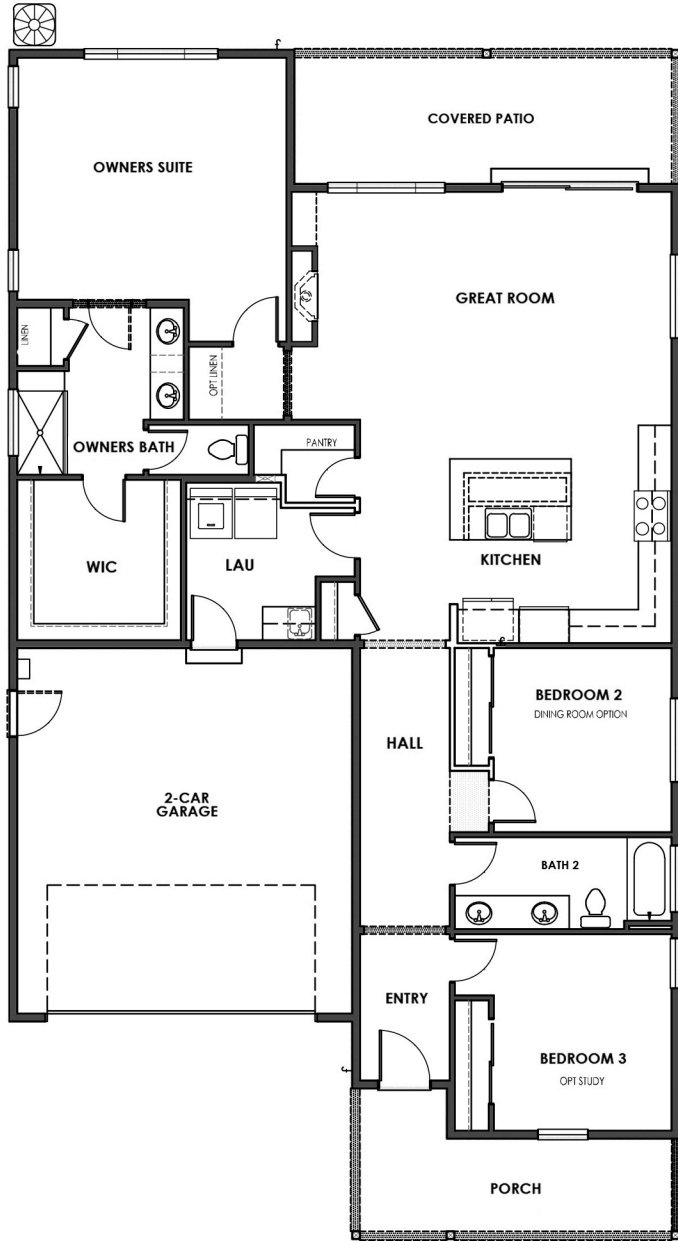

# Edmund

1800 SF | 3 Bedroom | 2 Bath

Standard Floor Plan

Dining Room Option

Study Option

Owners Bath Option