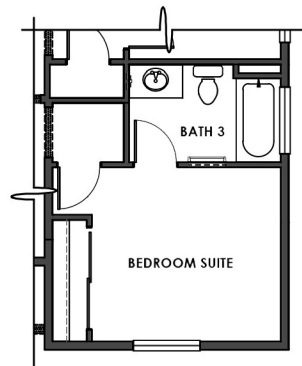

# Penelope

2207 SF | 3 Bedroom | 2 Bath

Standard Floor Plan

Owners Bath Option

Bedroom Suite Option