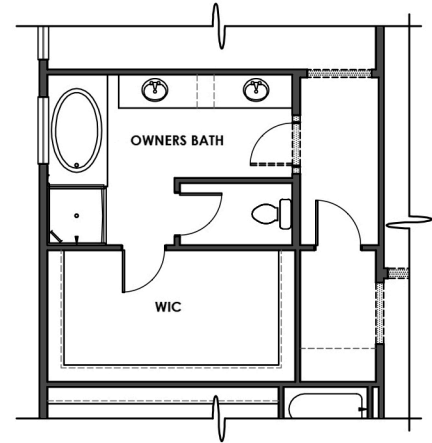

# Penelope

2207 SF | 3 Bedroom | 2 Bath

Standard Floor Plan

Owners Bath Option

Bedroom Suite Option