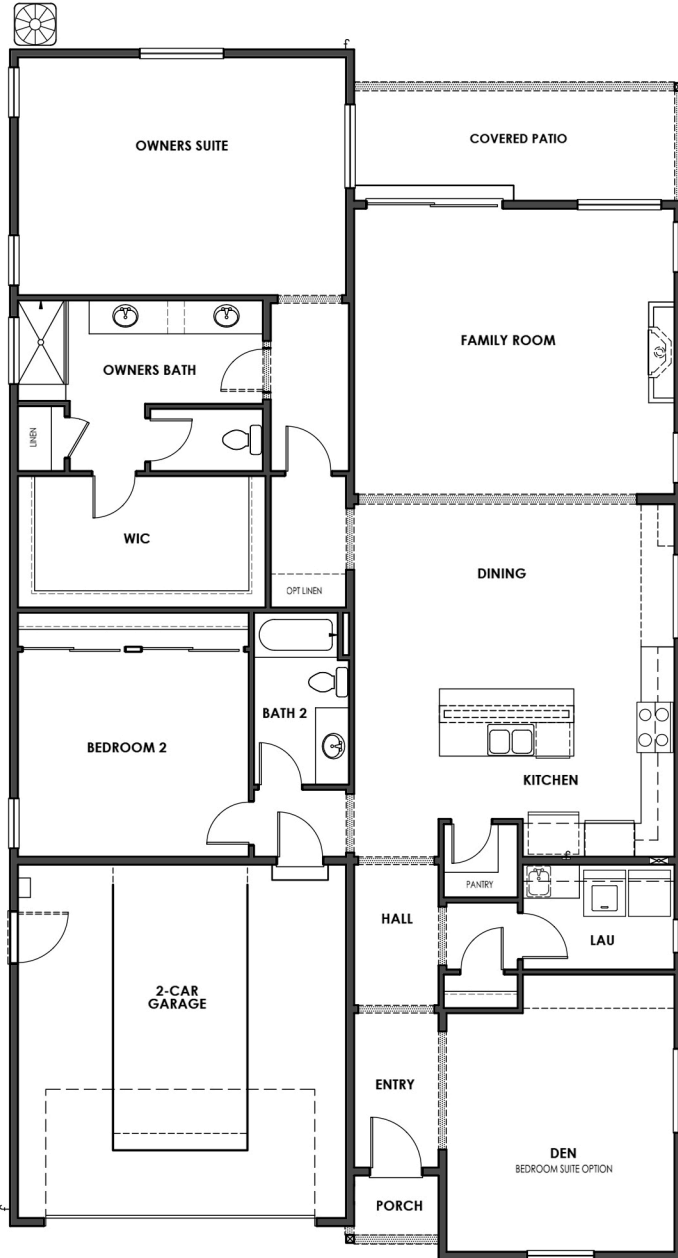

# Penelope

2207 SF | 3 Bedroom | 2 Bath

Standard Floor Plan

Owners Bath Option

Bedroom Suite Option