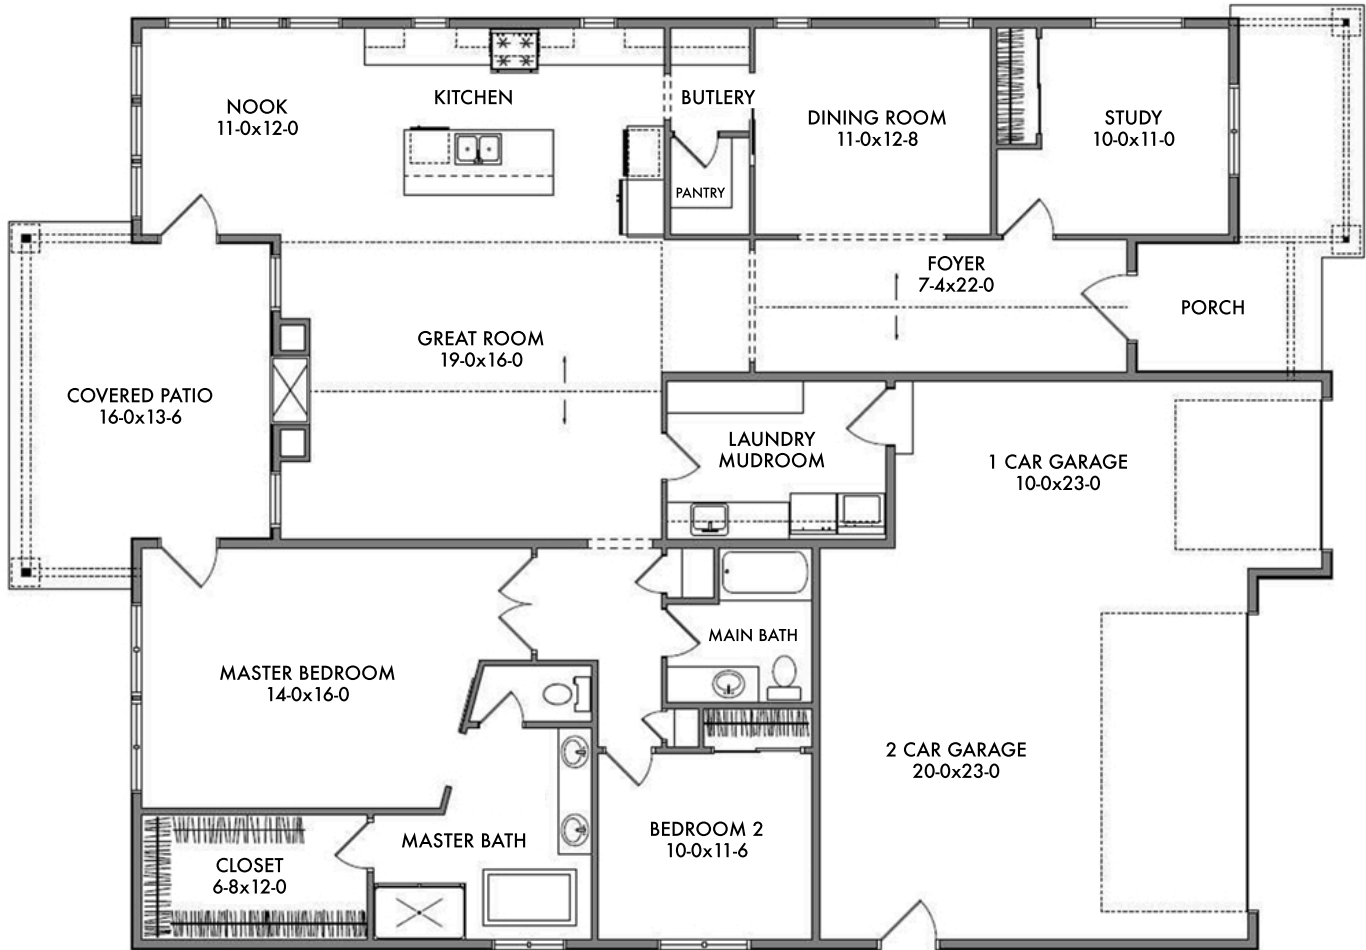

Somerset

2163 SF | 3 Bedroom | 2 Bath | 3 Car Garage

MAIN FLOOR PLAN

Zetterberg Custom
Homes & Remodeling

MCCORMICK
CLOSE TO WHAT COUNTS